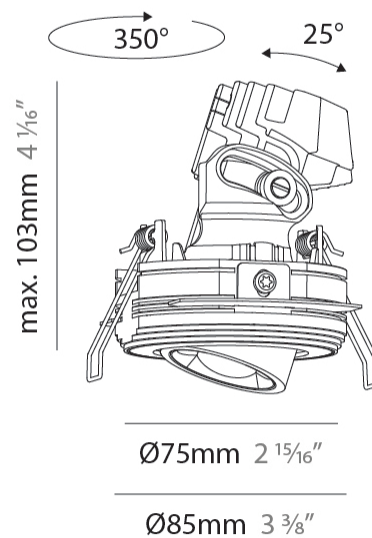

PHYSICAL

Shape: Round
Diameter (mm): 75
Diameter (in): 2 15/16
Height (mm): 103
Height (in): 4 1/16
Ceiling Thickness (mm): 10 / 12.5 / 15 / 25
Ceiling Thickness (in): 3/8 or 1/2 or 9/16 or 1
Min. Recessing Depth (mm): 115
Min. Recessing Depth (in): 4 1/2
Light Distribution: Direct
Diffuser: Lens Pack - Spread Lens / Linear Spread Lens / Honeycomb Louver
Fixture Finish: SSR / BKV / CWI / CRY / HAB / UFT / ITA / RUA / FTG / MYG / LOD / PUS / FRO / FUP / KIA / POP / BLS / SPG / MEY / GOH / GUM / CHC / COM / ABZ / JAG / OBR / MOS / ROR
Fixture Material: Aluminum Die Cast
Cut-out Measurements: D. 86mm / 3 3/8"

ELECTRICAL

Lamp Type: LED (Zhaga Standard)
Input Wattage (W): 16
Total Output Wattage (W): 14.6
Dimming: Tri-Mode (Non-Dimming and Phase Dimming (120Vac only) and 0-10V Dimming)
Driver Included: No
Driver Location: Recessed Housing
Driver Type: Constant Current - Universal
Driver Class: Class 2
Input Voltage (V): 120 - 277
Constant Current (MA): 350

LED

Number of LEDs: 1
Color Temperature (°K): 2700 / 3000 / 3500 / 4000
Max. Delivered Lumen (lm): 1375 / 1462 / 1531 / 1545
Nominal Lumen (lm): 1566 / 1665 / 1743 / 1759
CRI: >90 CRI
Lamp Life (hrs): 50000

OPTICAL

Reflector: 50
Adjustability: Rotational 350° / Tilt 25°

RATINGS AND CERTIFICATIONS

Certified By: Certified for North American Standards
IP rating: IP20